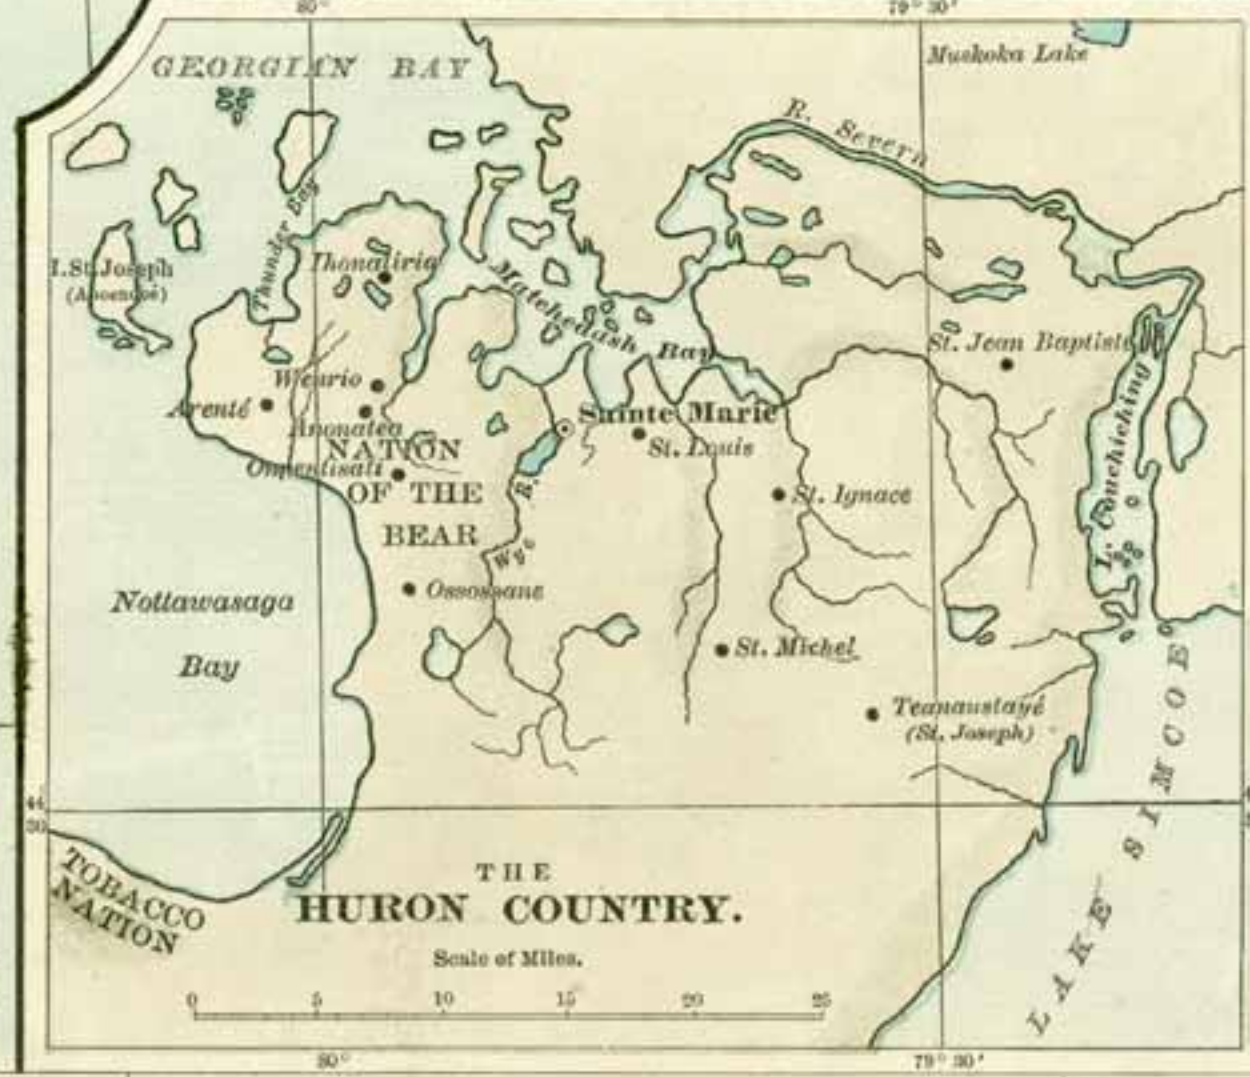

State Historical Society
OF WISCONSIN
MADISON - WIS.

Historical GX81
1610
B
MAP OF
NEW FRANCE
(PARTS OF UNITED STATES AND CANADA)
1610-1701.
To illustrate
**THE JESUIT RELATIONS
AND ALLIED DOCUMENTS.**
Modern Boundary Lines are Shown for Reference.
Scale of Miles.

State Historical Society
OF WISCONSIN
MADISON - WIS.

Cleveland, Ohio, October, 1896