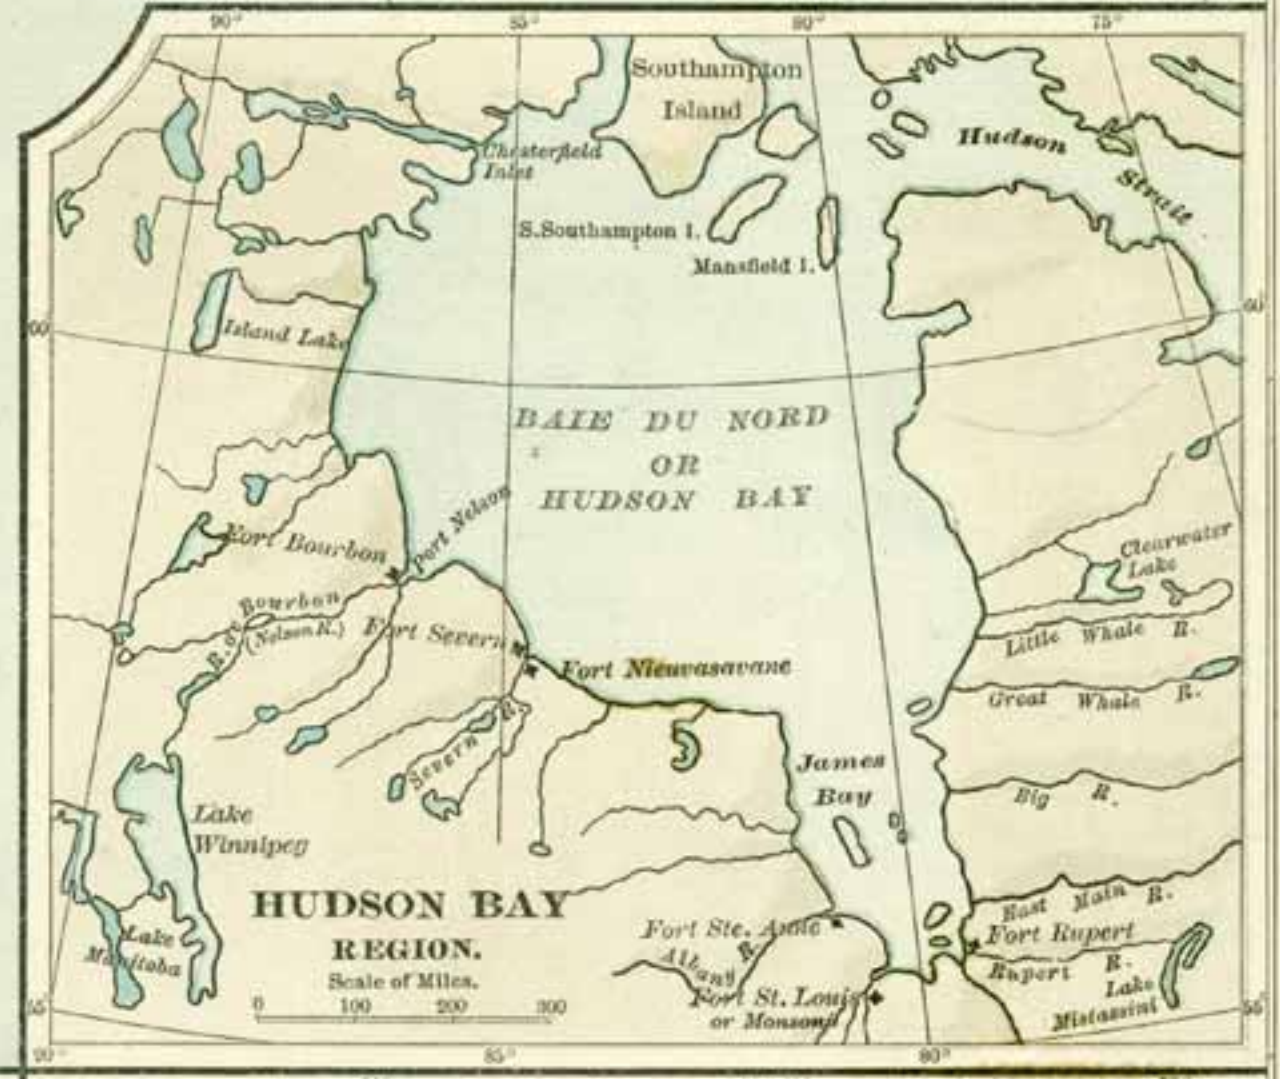

State Historical Society
OF WISCONSIN
MADISON - WIS.

Historical GX81
1610
B
MAP OF
NEW FRANCE
(PARTS OF UNITED STATES AND CANADA)
1610-1701.
To illustrate
**THE JESUIT RELATIONS
AND ALLIED DOCUMENTS.**
Modern Boundary Lines are Shown for Reference.
Scale of Miles.

State Historical Society
OF WISCONSIN
MADISON - WIS.

Cleveland, Ohio, October, 1896